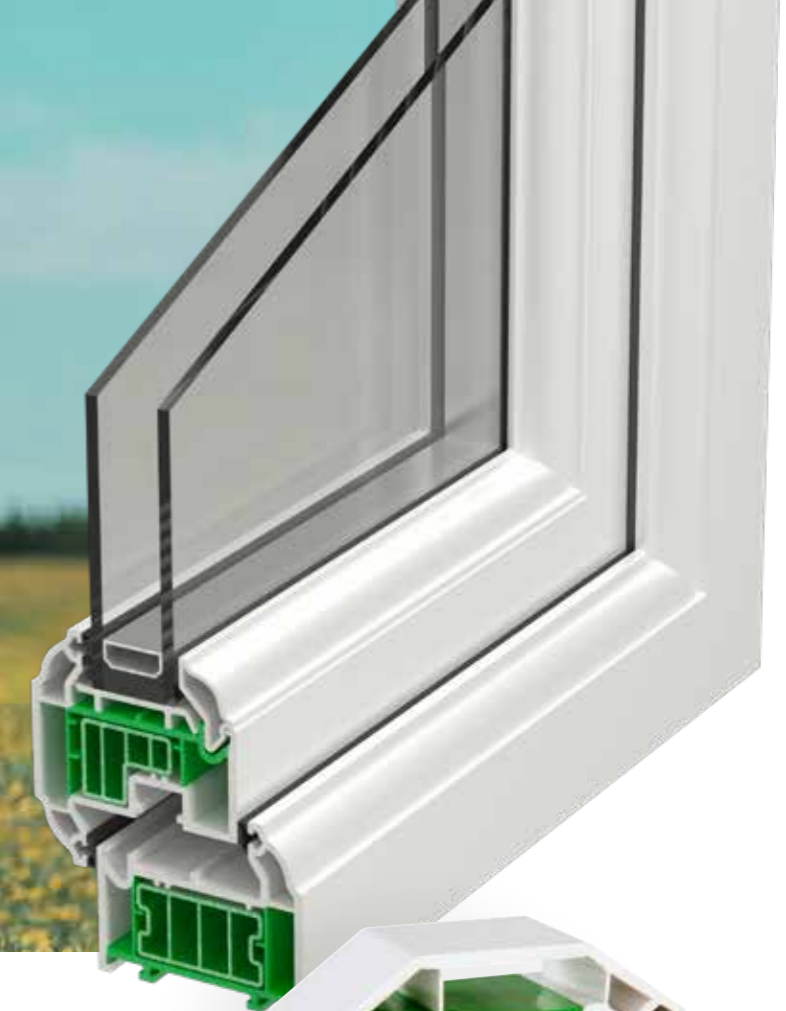

Reusable and recyclable for hundreds of years

Research has shown that 95% of 'post-consumer' or end-of-life UPVC windows can be recycled. According to the Building Research Establishment (BRE), the life cycle for a UPVC window or door is up to 35 years and they can be recycled up to 10 times. This means UPVC has a life of 350 years of re-use with minimal impact on the environment.

Environmentally responsible component supplier

Our windows represent a genuine sustainable option. Not only because they help reduce CO₂ emissions, but also because UPVC is a fully recyclable material. Each year, tens of thousands of tonnes of UPVC are recycled, minimising impact on landfill waste sites.

*made with
recycled
content*

Coloured content shown for illustrative purposes.

Sustainability awards won by our
UPVC profiles partner Eurocell