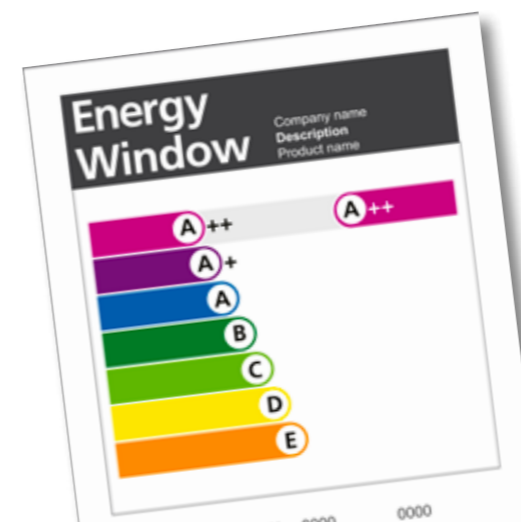

Windows that make the grade

Window Energy Ratings are a simple, clear and easily understood method of informing customers of the relative energy efficiency of a particular window. The windows are rated on an 'A++' to 'E' scale, which is consistent with other products such as lightbulbs and white goods. An 'A++' rating signifies the most energy-efficient products, a 'E' the least efficient. Current Building Regulations require a 'B' rating for replacement windows. Our windows can be designed to achieve any rating on this scale, according to your needs and budget. If you're looking for low U-values, our windows can achieve as low as 0.9 W/m²K* with Building Regulations for replacement windows requiring a U-value of 1.4 W/m²K.

*with triple-glazing and Argon gas

Comfortable homes with lower running costs

Windows have a vital role to play in conserving energy in buildings, since 10% of the heat escaping from an average home is lost through its windows.* Choosing the right combination of glazing and window frames is essential to improve the energy efficiency of your home, reduce your energy costs and, crucially, create a comfortable living environment for you and your family – all year round.

Window Energy Ratings

Windows and doors rated on an A++ to E scale

A++

a positive contribution

Any windows or door with a WER of 'A' or higher makes a positive energy contribution to your home

STRENGTH & SECURITY